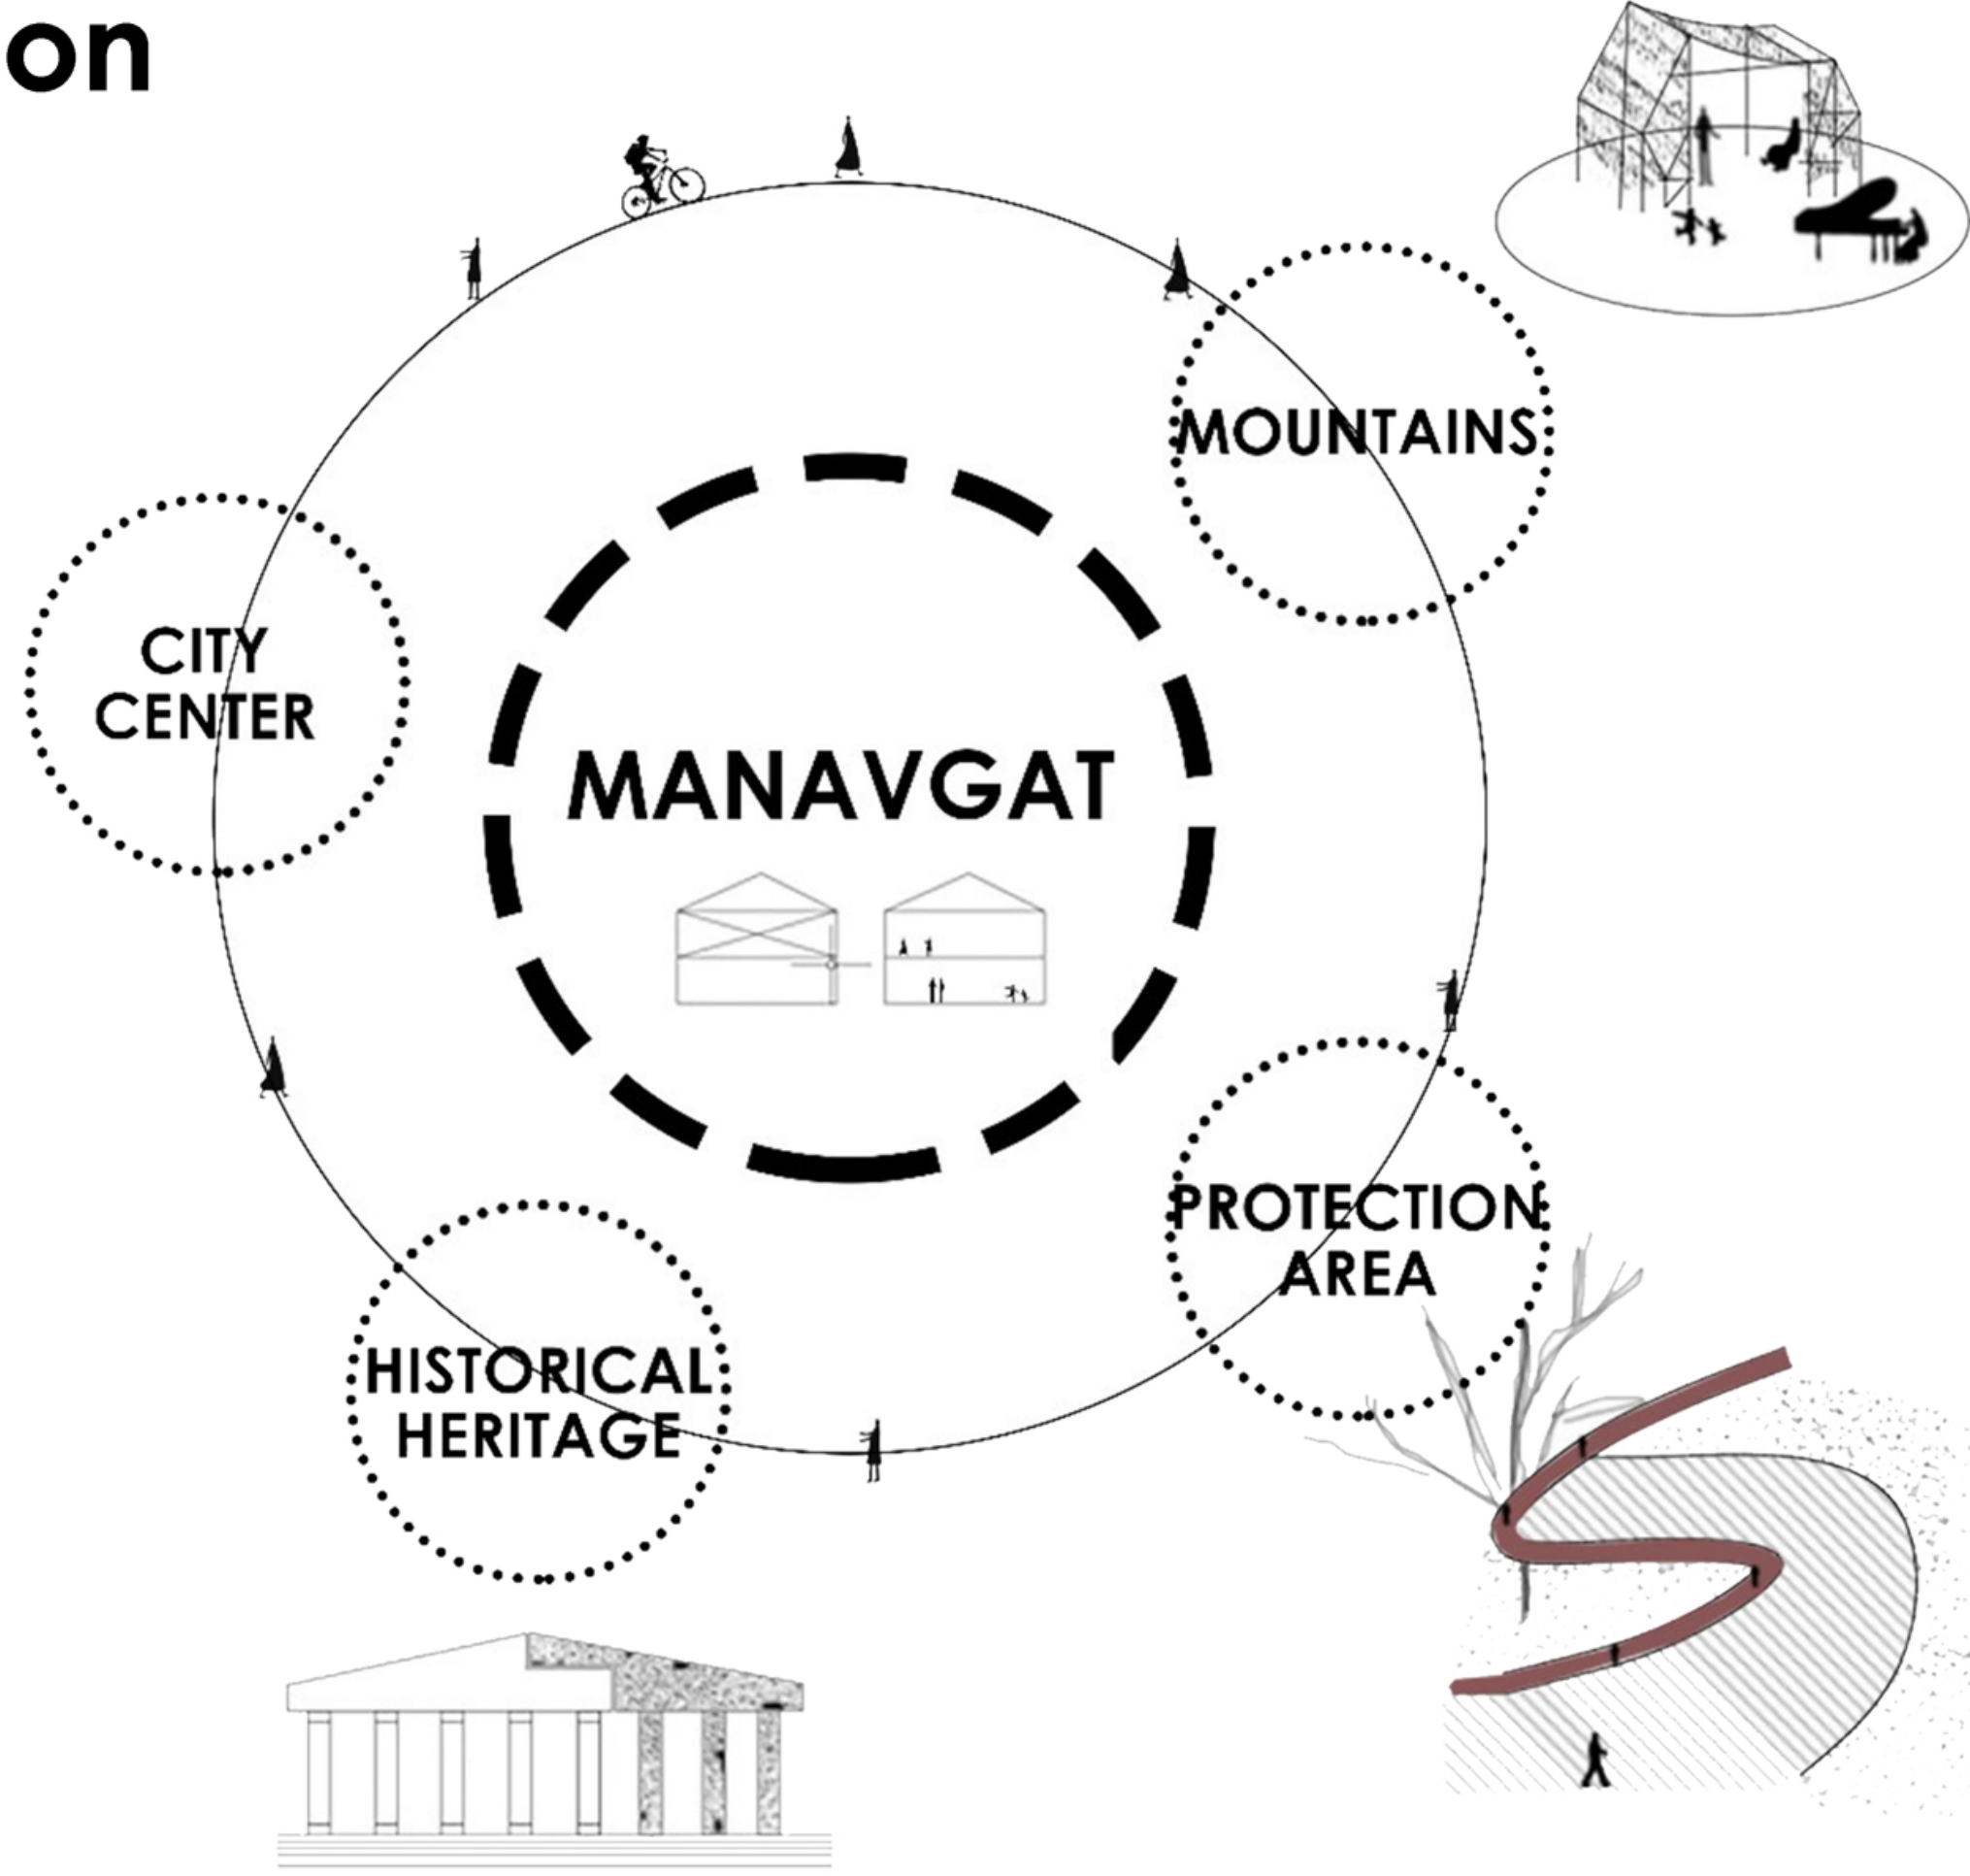

New Nomad Kervan

Manddalena REMBEZA

Alexis GAZEL, Emilija STOJCHEVA, Evelina SAVELEVA,
Harrison WADE, Havva Özlem ÇELMELİ

Vision

Present disconnection

Future connection

Historical Roads

Interventions

Aspendos Kargihan Caravanserais Şide Gümrükhan Caravanserais Aquaducts and Waterfall

- Historical Heritage Site
- Protected Forest Area
- Fire Demolished Forests
- Urban City
- Greenhouses

Manavgat Caravanserais

Side amphitheatre

Mountain camping area