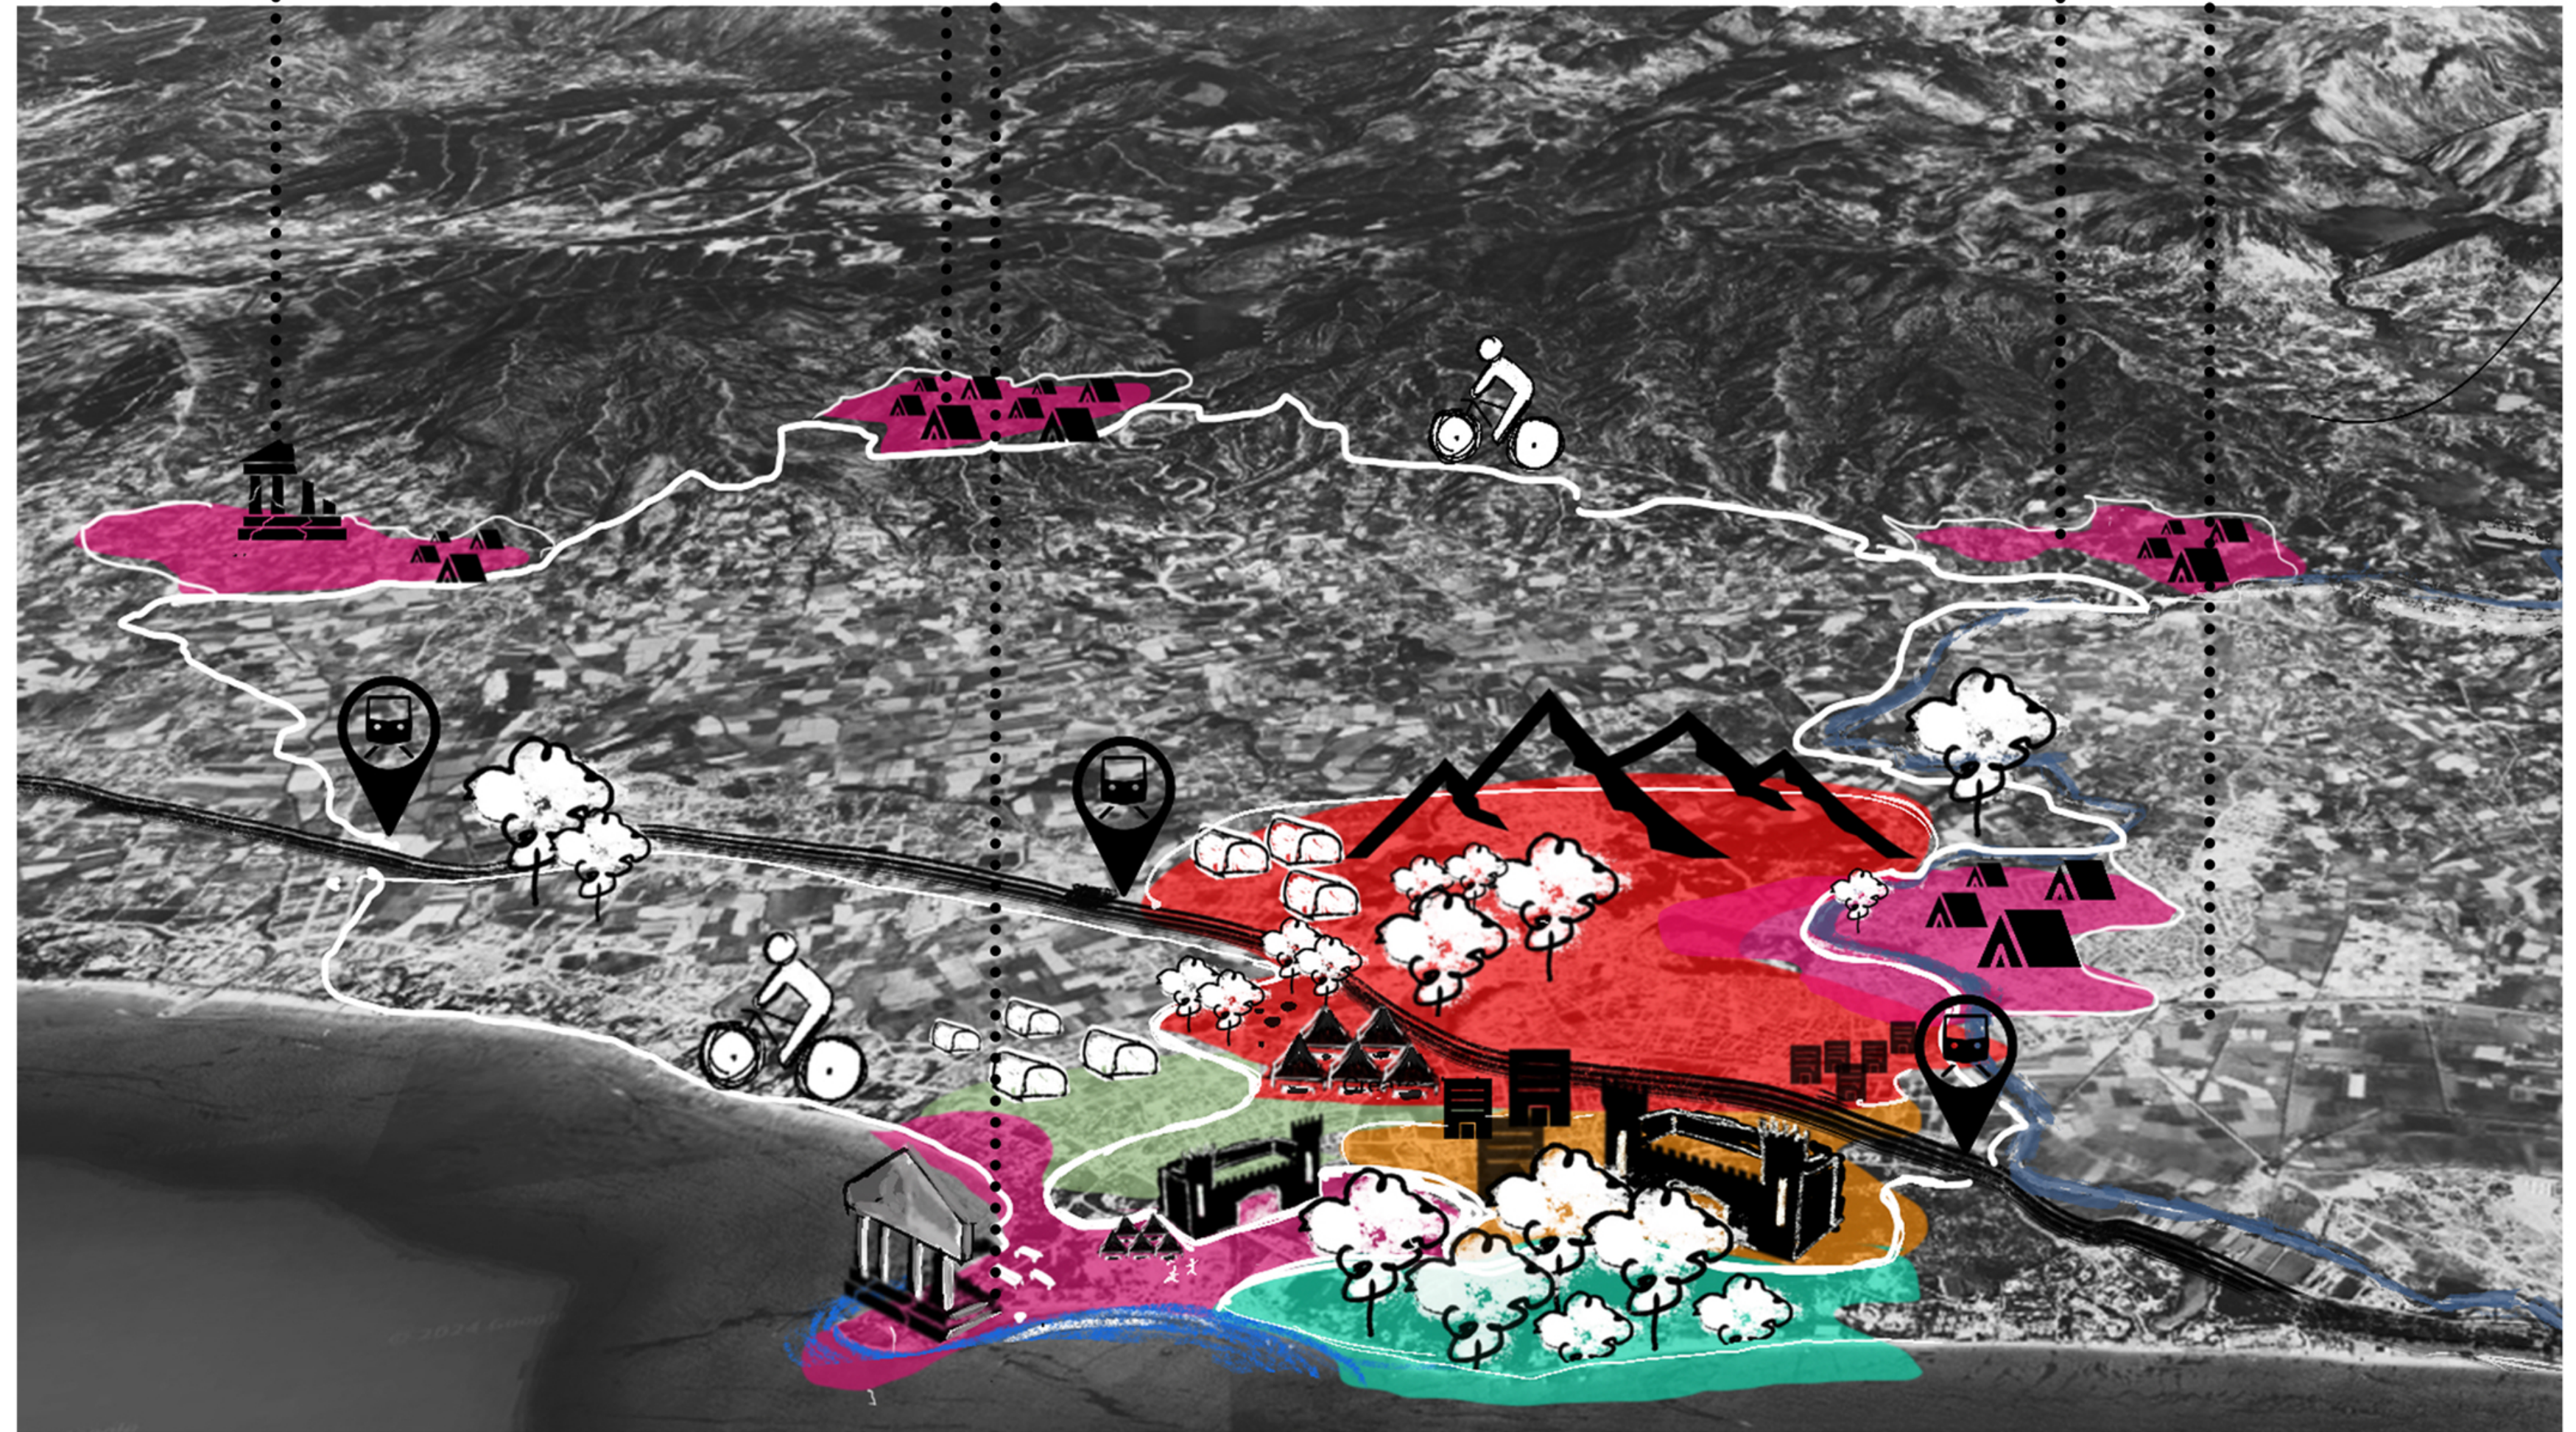

New Nomad Kervan

Manddalena REMBEZA

Alexis GAZEL, Emilija STOJCHEVA, Evelina SAVELEVA,
Harrison WADE, Havva Özlem ÇELMELİ

Vision

Present disconnection

Future connection

Historical Roads

Interventions

Aspendos Kargihan Caravanserais Şide Gümrükhan Caravanserais Aquaducts and Waterfall

- Historical Heritage Site
- Protected Forest Area
- Fire Demolished Forests
- Urban City
- Greenhouses

Manavgat Caravanserais

Side amphitheatre

Mountain camping area