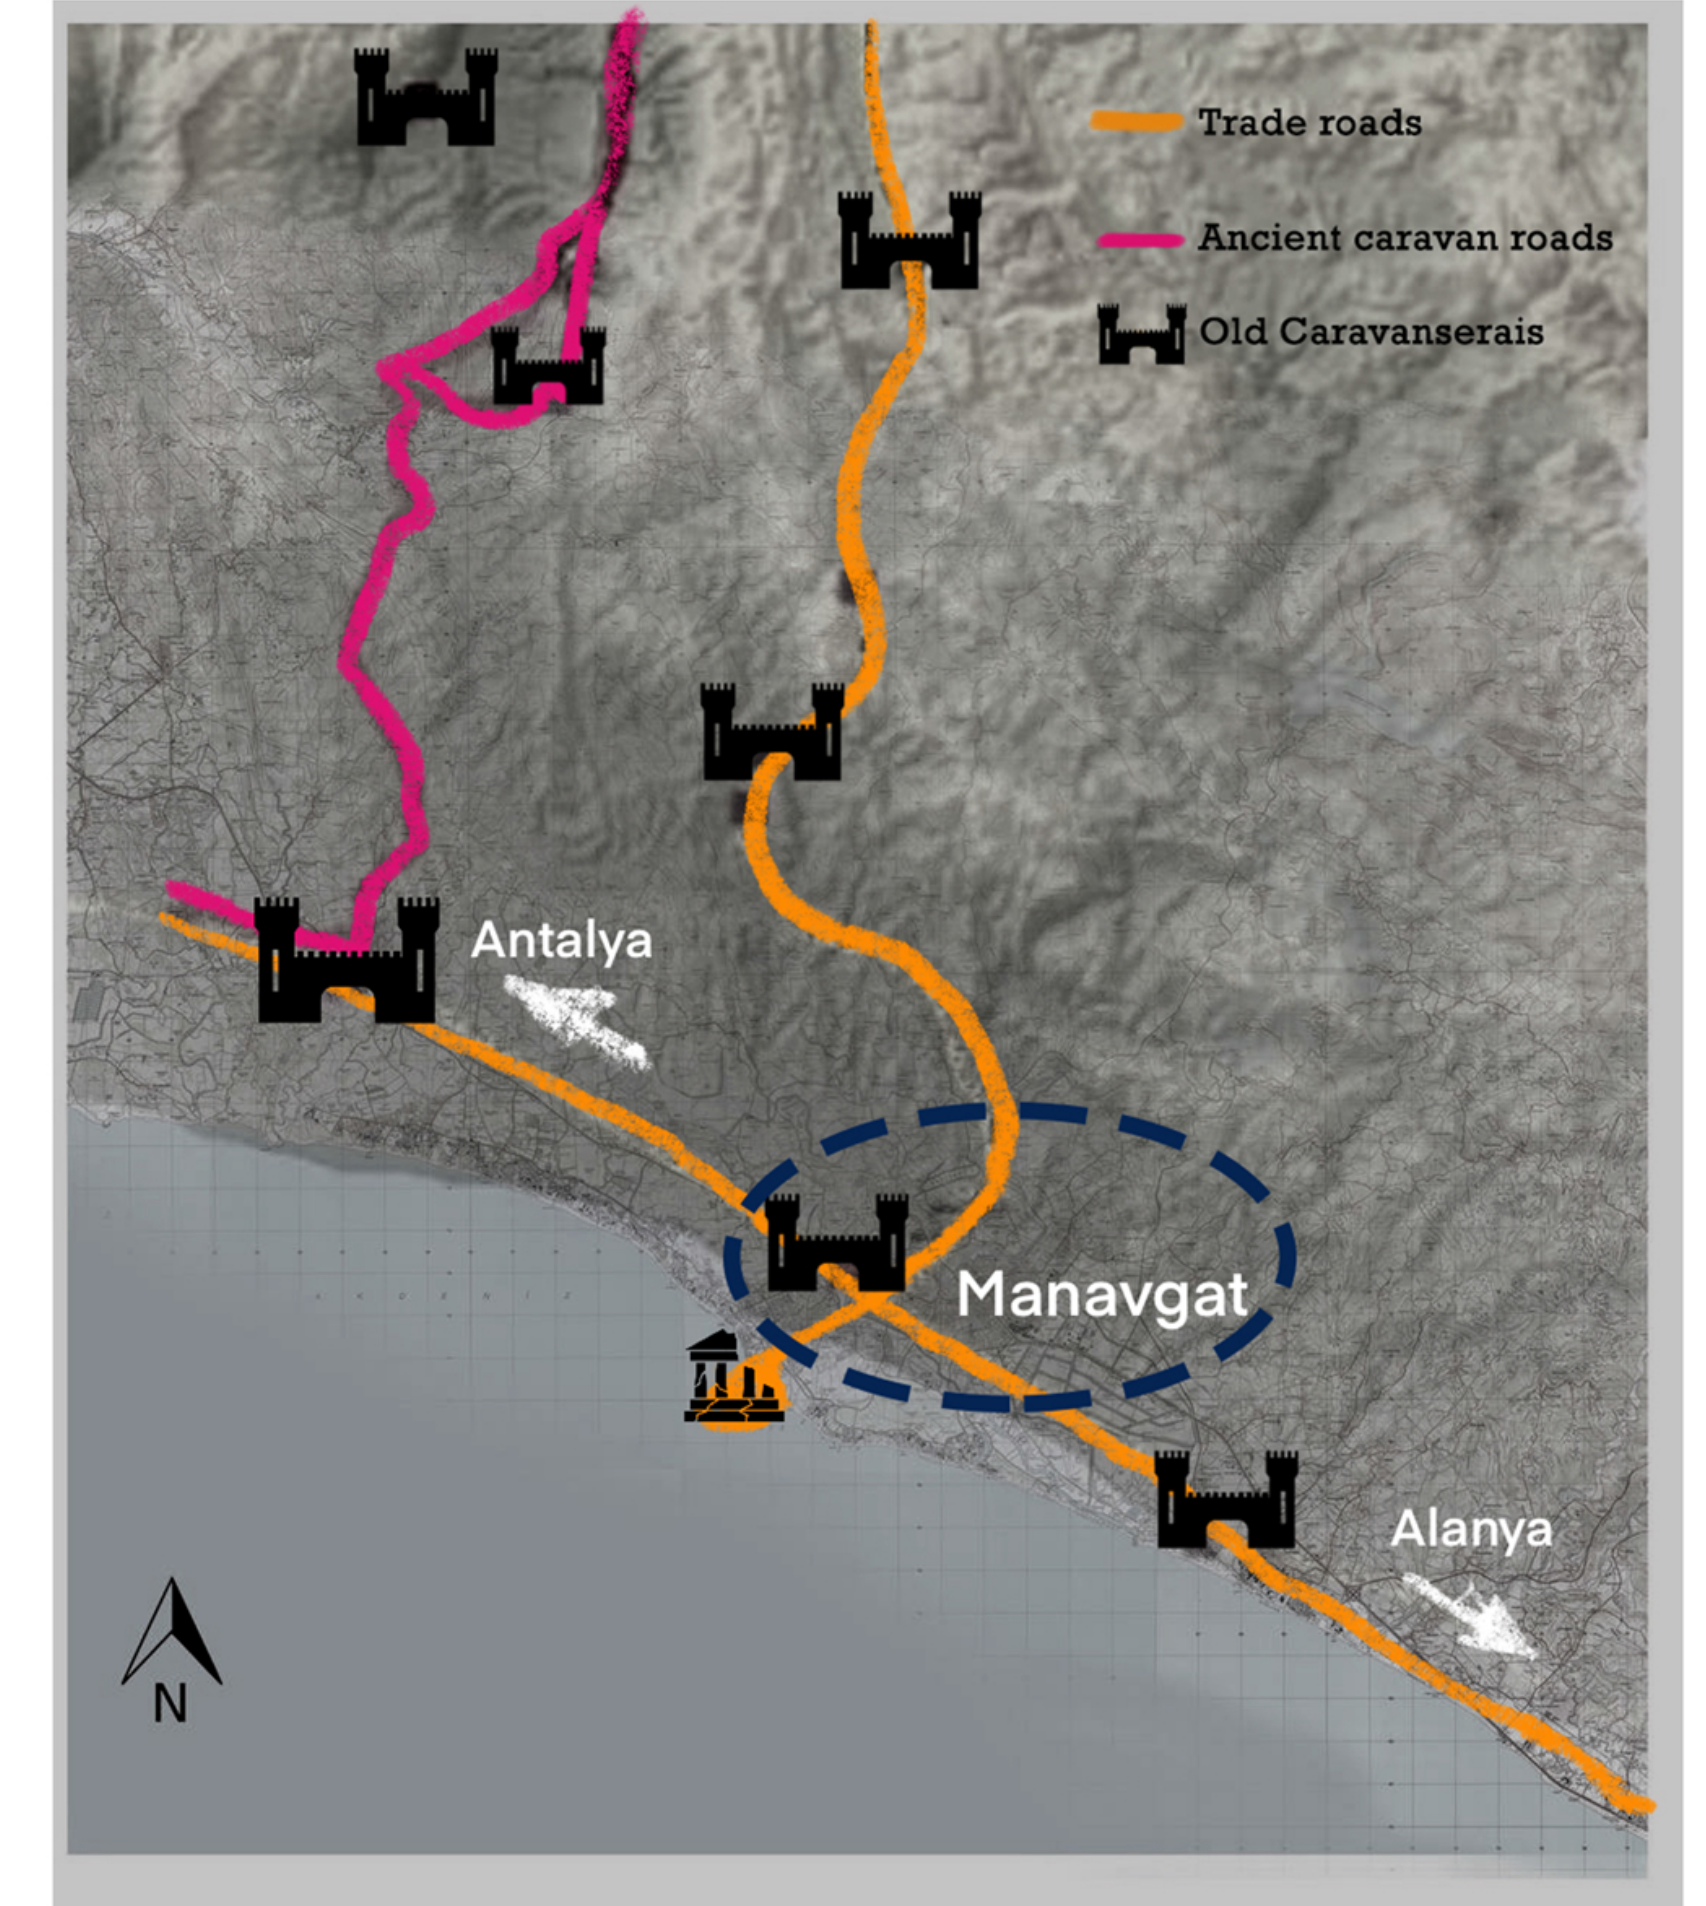

New Nomad Kervan

Manddalena REMBEZA

Alexis GAZEL, Emilija STOJCHEVA, Evelina SAVELEVA,
Harrison WADE, Havva Özlem ÇELMELİ

Vision

Present disconnection

Future connection

Historical Roads

Interventions

Aspendos Kargihan Caravanserais Şide Gümrükhan Caravanserais Aquaducts and Waterfall

- Historical Heritage Site
- Protected Forest Area
- Fire Demolished Forests
- Urban City
- Greenhouses

Manavgat Caravanserais

Side amphitheatre

Mountain camping area